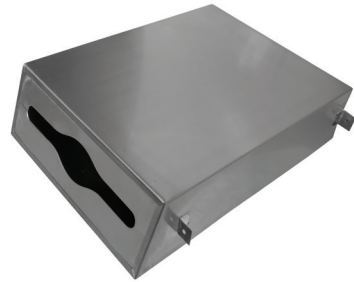

### Product Information

**Type:** Paper towel Dispenser

**Item code:** EA-4228-G00

**Material:** Stainless steel 304

**Dimension:** 280 x 100 x 365 mm

### Additional Details

**Capacity:** 200 sheets

**Thickness:** 0.8 mm

**Finish:** Satin

**Guide specification:**

Satin stainless steel wall mounted paper towel dispenser with 200 sheets capacity.